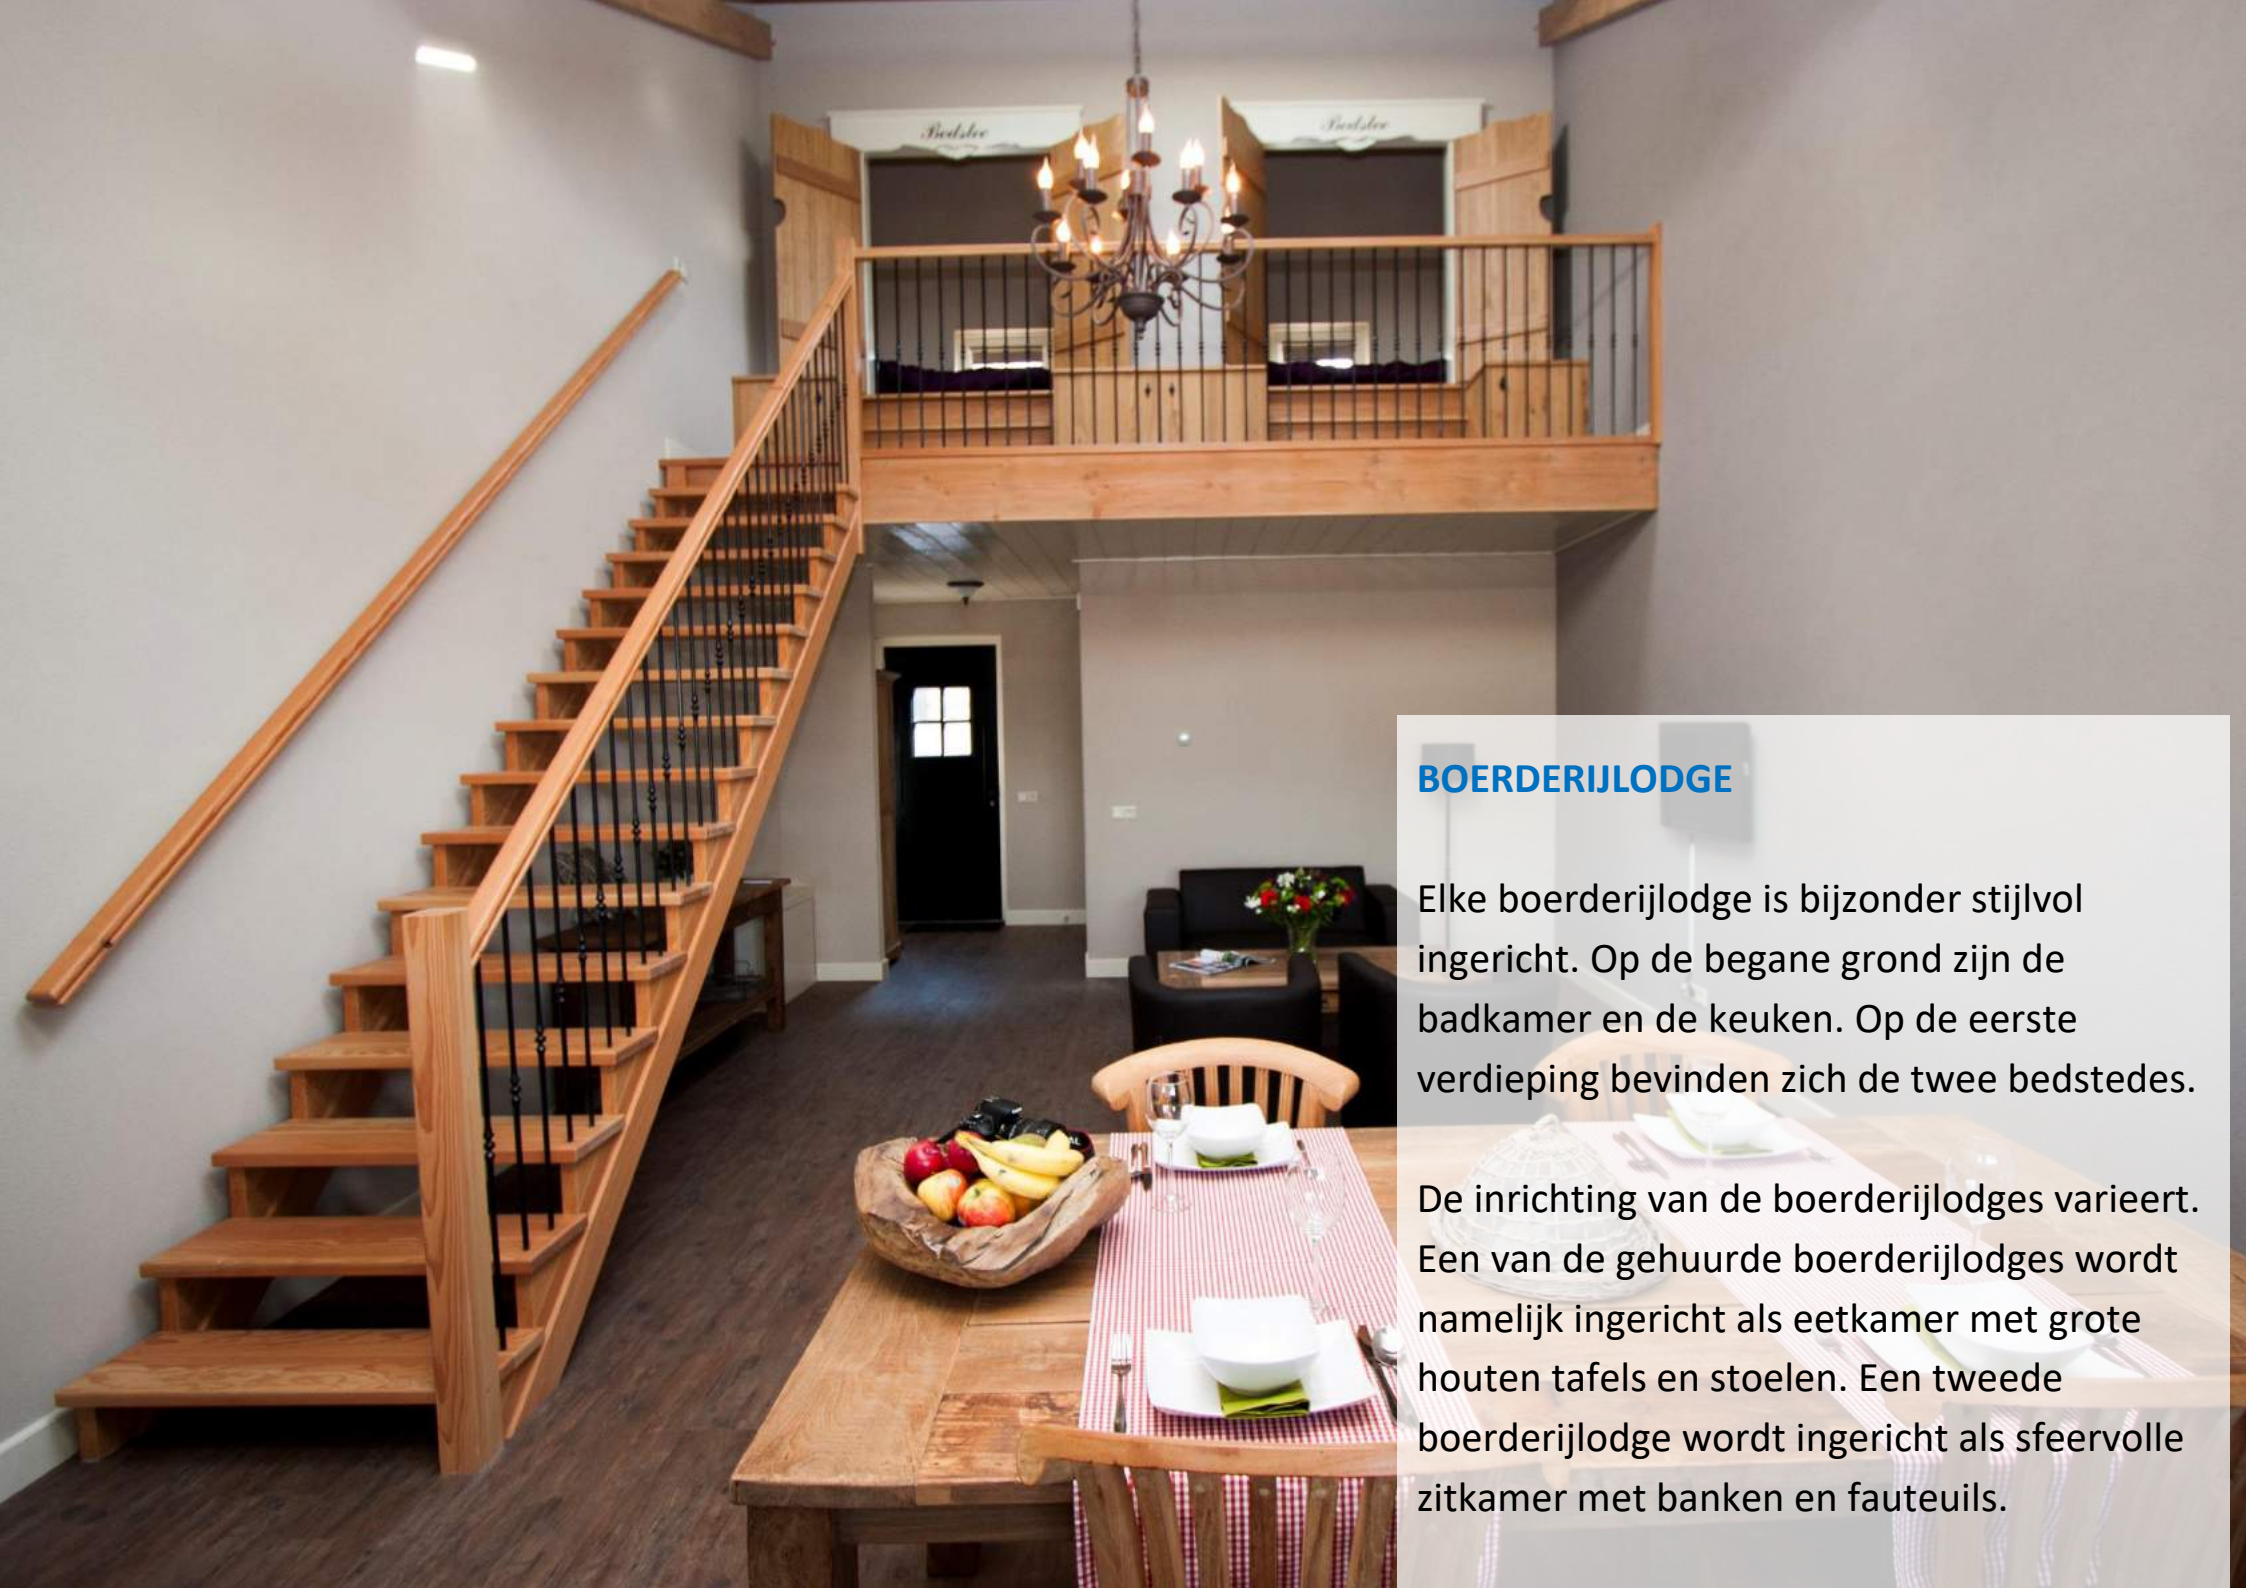

BOERDERIJLODGE

Elke boerderijlodge is bijzonder stijlvol ingericht. Op de begane grond zijn de badkamer en de keuken. Op de eerste verdieping bevinden zich de twee bedsteden.

De inrichting van de boerderijlodges varieert. Een van de gehuurde boerderijlodges wordt namelijk ingericht als eetkamer met grote houten tafels en stoelen. Een tweede boerderijlodge wordt ingericht als sfeervolle zitkamer met banken en fauteuils.